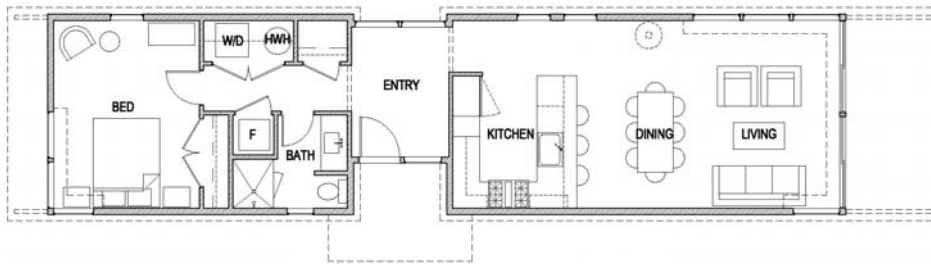

INCLUDED

Included with each home is your choice of 3 interior & exterior spec packages:

- 1.) **Fundamental** Stylish, fun, & low-maintenance..
- 2.) **Natural** Simple, clean, refined.
- 3.) **Modern** Ultra-hip & contemporary.

Visit our website for more details, and a downloadable Spec Package & Options Sheet.

*model sd121 shown