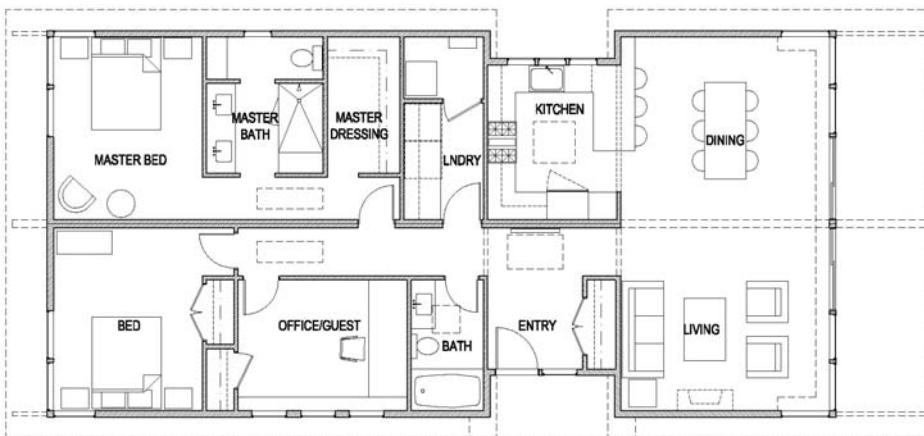

INCLUDED

Included with each home is your choice of 3 interior & exterior spec packages:

- 1.) **Fundamental** Stylish, fun, & low-maintenance..
- 2.) **Natural** Simple, clean, refined.
- 3.) **Modern** Ultra-hip & contemporary.

Visit our website for more details, and a downloadable Spec Package & Options Sheet.

*model sd121 shown