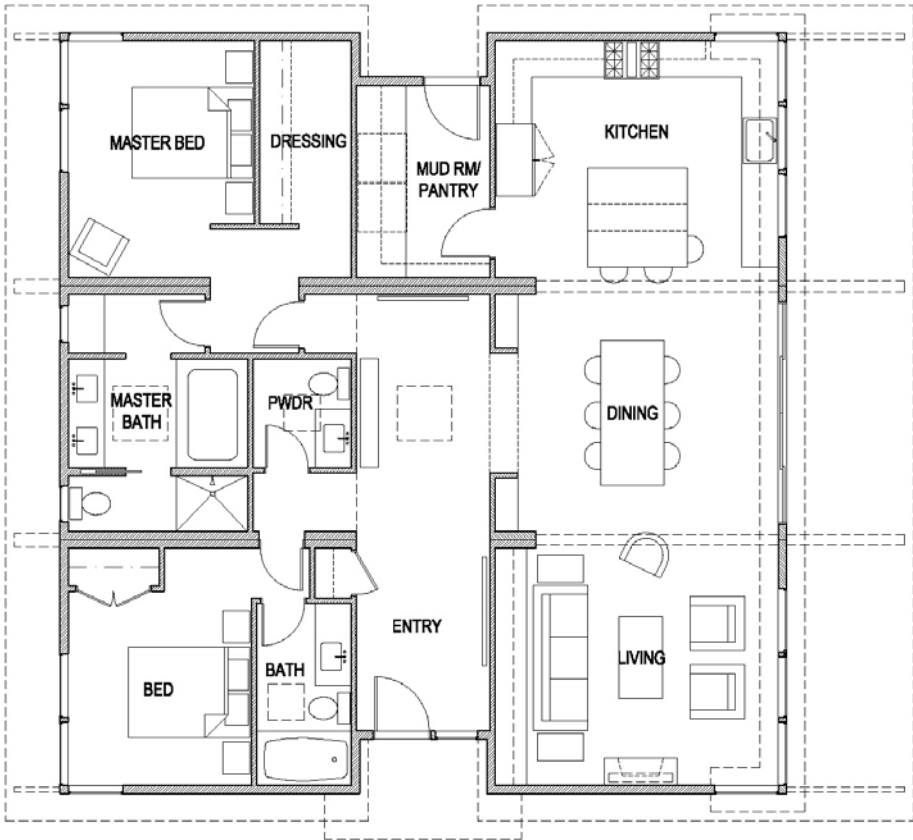

INCLUDED

Included with each home is your choice of 3 interior & exterior spec packages:

- 1.) **Fundamental** Stylish, fun, & low-maintenance..
- 2.) **Natural** Simple, clean, refined.
- 3.) **Modern** Ultra-hip & contemporary.

Visit our website for more details, and a downloadable Spec Package & Options Sheet.

*model sd121 shown