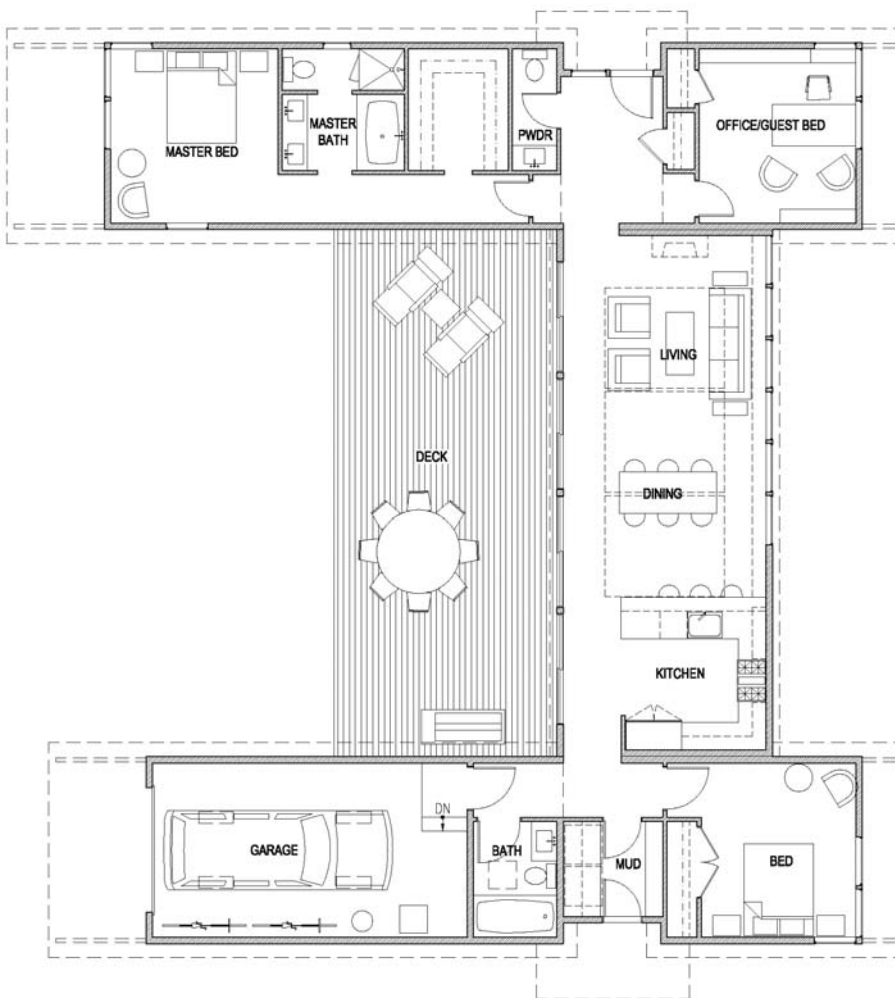

INCLUDED

Included with each home is your choice of 3 interior & exterior spec packages:

- 1.) **Fundamental** Stylish, fun, & low-maintenance..
- 2.) **Natural** Simple, clean, refined.
- 3.) **Modern** Ultra-hip & contemporary.

Visit our website for more details, and a downloadable Spec Package & Options Sheet.

*model sd121 shown